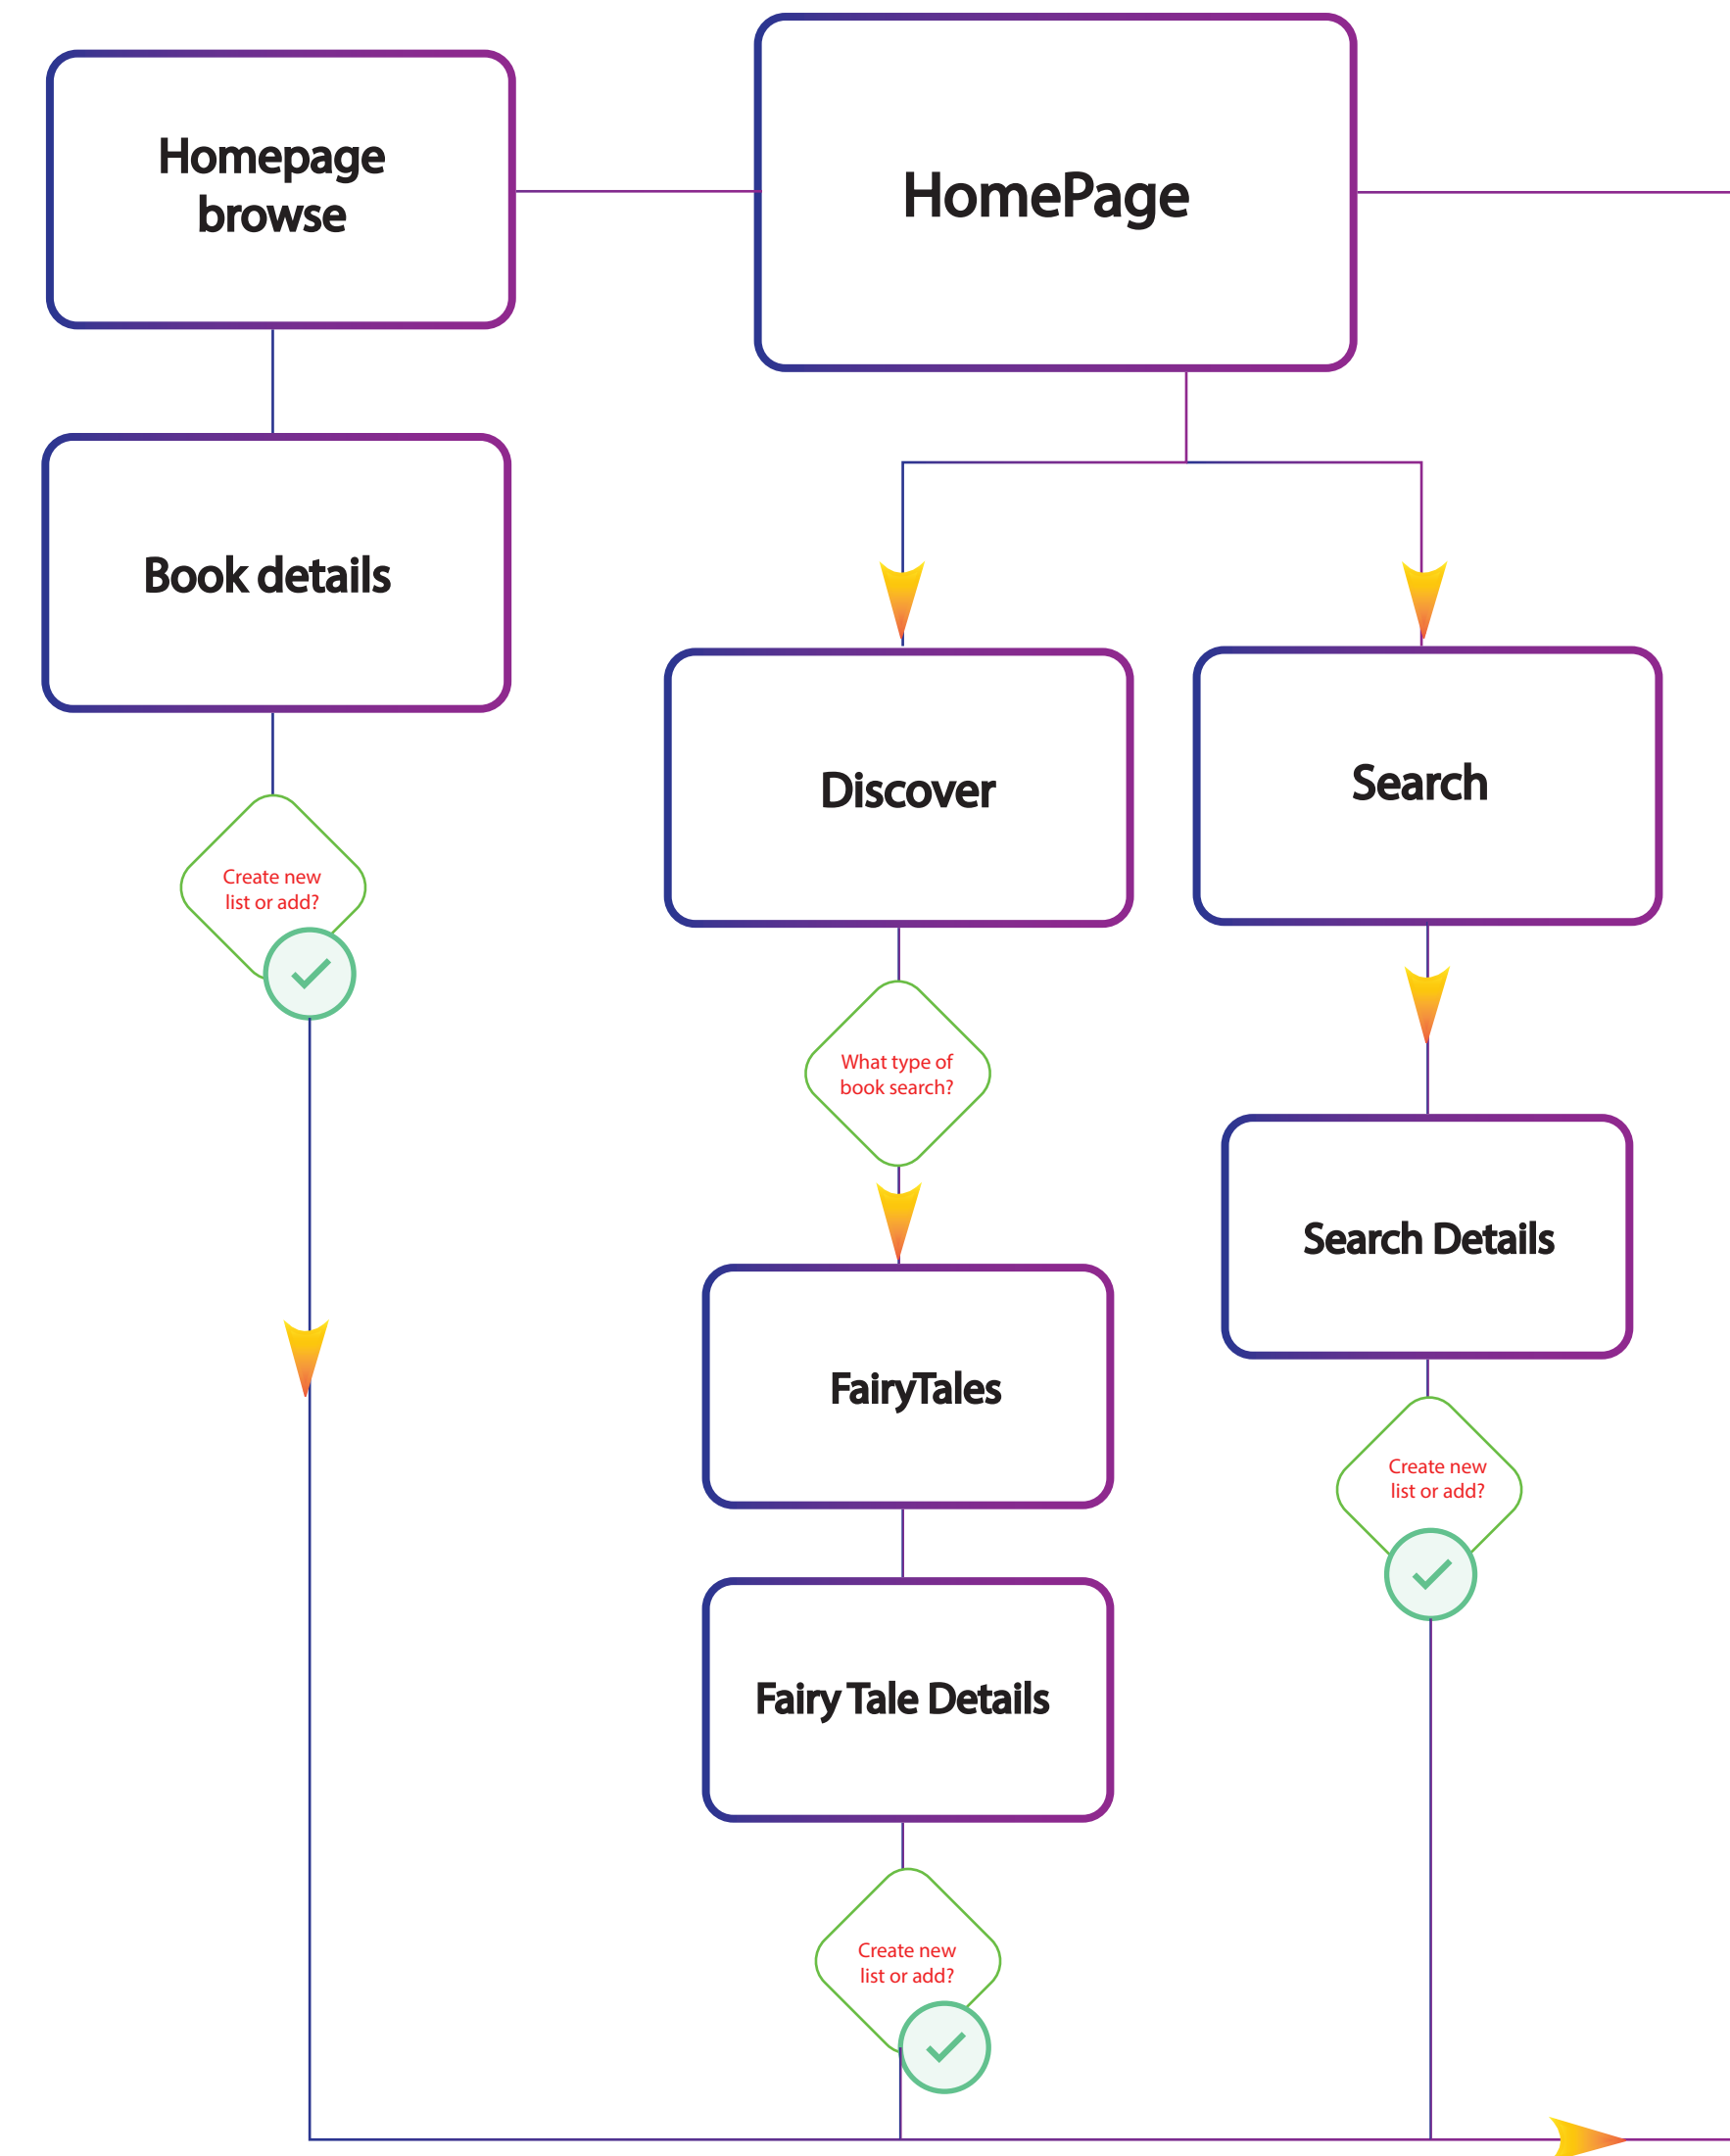

Bhuku

User Task Flow

Bella wants start reading from a list of books she created for a trip during winter break.

Bella wants to search for books to add to her list, She can either search through the homepage categories which are hot trends and the book of the day for the user, or she can go through Bhuku premade list of genre, or use the universal search tool. Which will not be one of my major tasks.

Bella is at the library and finds a good book she wants to read for a class lesson. She scans the book code for fast save.