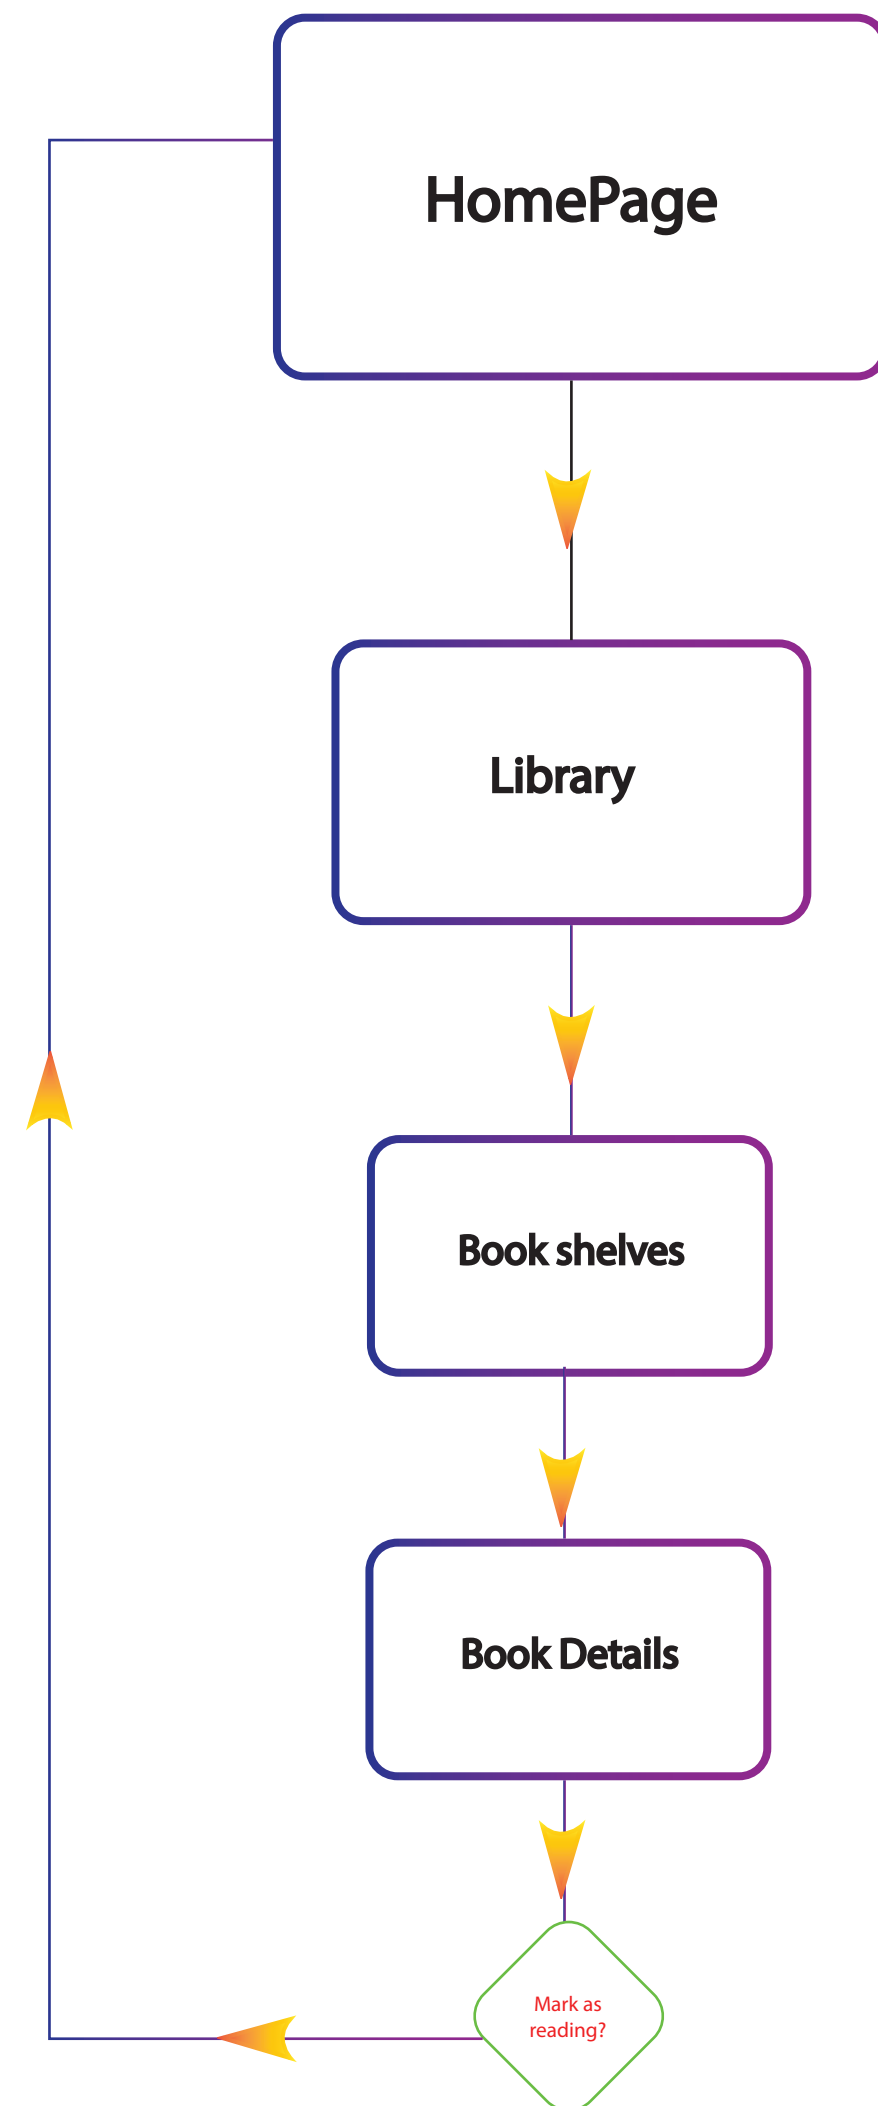

Bhuku

User Task Flow

Bella wants start reading from a list of books she created for a trip during winter break.

Bella wants to search for books to add to her list, She can either search through the homepage categories which are hot trends and the book of the day for the user, or she can go through Bhuku premade list of genre, or use the universal search tool. Which will not be one of my major tasks.

Bella is at the library and finds a good book she wants to read for a class lesson. She scans the book code for fast save.